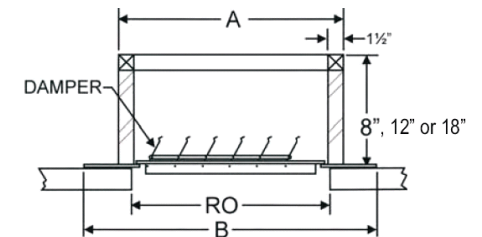

Wall Mount Damper

EDP Number	Catalog No.	List Price
32453	BD16.75A	$178
32455	BD29A	$218
32456	BD23.75A	$270
32518	BD37A	$328

EDP No. Used with CBD Models No.

32453	CBD130CA, CBD130DA, CBD130FA
32455	CBD150DA, CBD150FA, CBD150HA, CBD150JA
32456	CBD180FA, CBD180HA, CBD180JA, CBD180KA, CBD180MA, CBD200FA, CBD200HA, CBD200JA, CBD200KA, CBD200MA
32518	CBD245HA, CBD245JA, CBD245KA, CBD245MA, CBD245OA

Wall Grille

EDP Number	Catalog No.	List Price
32522	WG17	$179
32523	WG20	$239

EDP No. Used with CBD Models No.

32522	CBD130CA, CBD130DA, CBD130FA, CBD150DA, CBD150FA, CBD150HA, CBD150JA, CBD180FA, CBD180HA, CBD180JA, CBD180KA, CBD180MA, CBD200FA, CBD200HA, CBD200JA, CBD200KA, CBD200MA
32523	CBD245HA, CBD245JA, CBD245KA, CBD245MA, CBD245OA

The sound ratings shown are loudness values in fan sones at 5 ft. (1.5m) in a hemispherical free field calculated per AMCA Standard 301. Values shown are for installation Type A: Free inlet fan sone levels. Sones are given for the highest value over catalog range.

WALL MOUNT BRACKETS AVAILABLE (through CBD245-MA) - CONTACT FACTORY

CURB DIMENSIONS

Curb Cat. No.	Ship Wt.	A Sq.	B Sq.	Roof Opening	Damper Cat. No.	Ship Wt.
PACA20	20	20"	24"	16"	BD16.75A	4
PACA23.75	23	23.75"	27.75"	20"	BD29A	6
PACA27	28	27"	31"	24"	BD23.75A	7
PACA32	39	32"	36"	28"	BD37A	9
PACA39	39	39"	43"	36"	BD44A	16
PACA43	45	43"	47"	40"	BD39.75A	18

Accessories

EDP Number	Description	List Price
62000	Curb Hinge	$150

NOTES:
Pitched and Peaked Curbs available.
For Pitched Roof Curb price, multiply flat roof curb price by 1.67.
For Peaked Roof Curb price, multiply flat roof curb price by 2.22.
Please specify Pitched or Peaked when ordering.