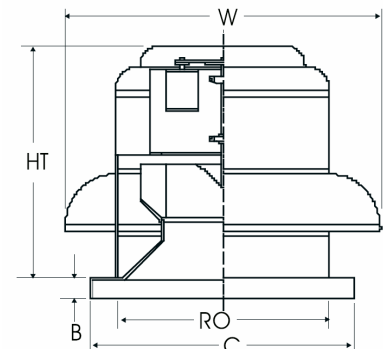

NOTES:

Instructions for Wall Mounting included with each fan.
Totally Enclosed Motors available upon request.
50Hz motors available upon request.

Special custom order product. Once in production, non-cancellable, non-returnable under any circumstance.