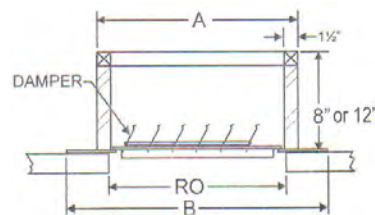

CURB DIMENSIONS

Curb Cat. No.	A Sq.	B Sq.	Roof Opening	Damper Cat. No.	Ship Wt.
PACA17.75	17-3/4"	23-3/4"	13"	BD14.5A	3
PACA20	20"	24"	16"	BD16.75A	4
PACA25	25"	29"	20"	BD21.75A	5